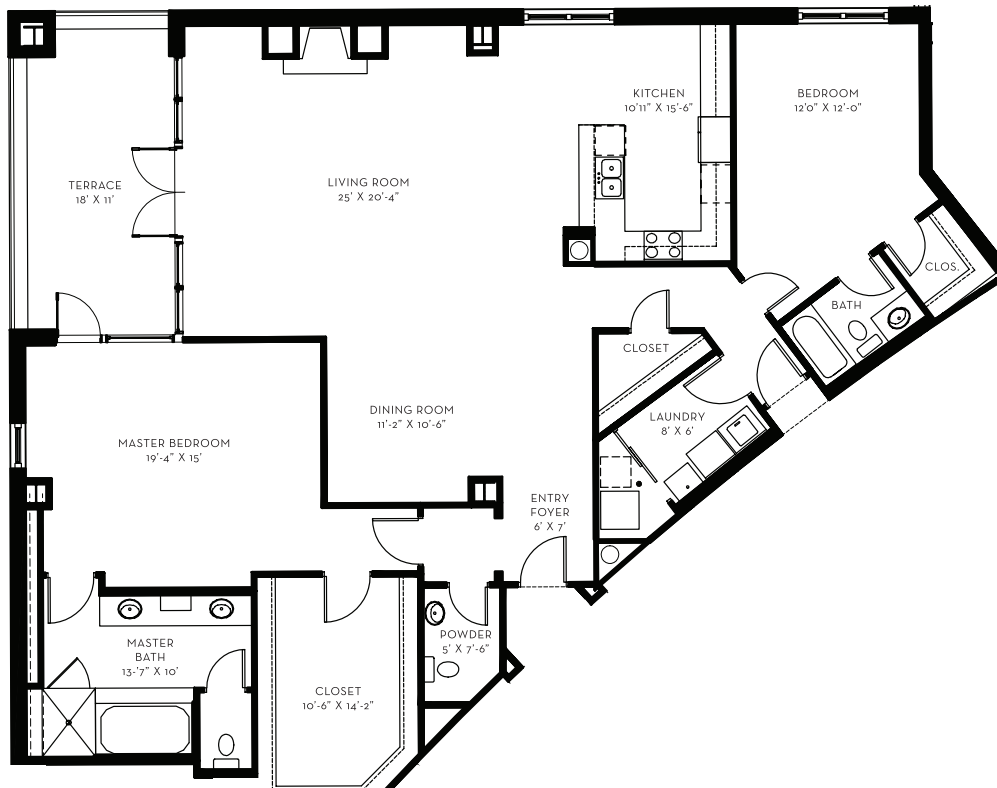

FORSYTH

2,264 sq ft | 198 sq ft balcony | floors 3-8

location within building

Square footage and room configurations are approximate. We reserve the right to modify the design and specifications.